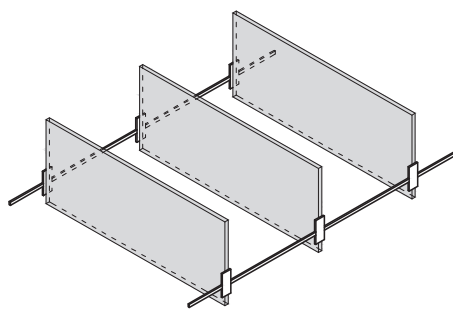

L cm.	Art.	Divisori compresi nel prezzo <i>Glass dividers included in the price</i> Divisorios comprendidos en el precio
30	RDV 30	1
45	RDV 45	2
60	RDV 60	3
75	RDV 75	4
90	RDV 90	5
105	RDV 105	6
120	RDV 120	7
135	RDV 135	7

Divisori interni in cristallo fumé.

Single dividers in fumé glass.

Divisorios internos de cristal fumé.

L cm.	Art.
RDV 11