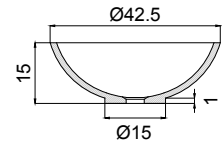

Over level basins.

Vasques à poser
Aufsatzbecken

Included
Incluse
Inklusive

Over level thermomoulded basin in traslucent glass coloured throughout the mass Bronzo, Fumé and Blu finishes complete with mounting ring.

Vasque à poser thermoformée en verre translucide finitions Bronzo (BR), Fumé (FU) et Blu (BL), support d'installation inclus.

Thermofusioniertes Aufsatzbecken aus halbttransparentem Glas in Bronzo (BR), Fumé (FU) und Blu (BL).
Mit Auflagebasis ausgestattet.

Design Arte L. Studio

- BR (BRONZO)
- FU (FUME')
- BL (BLU)

Art.

B.91

Over level thermomoulded basin in Opalite complete with mounting ring.

Vasque à poser thermoformée en Opalite, support d'installation inclus.

Thermofusioniertes Aufsatzbecken in Opalite. Mit Auflagebasis ausgestattet.

Art.

OPALITE BIANCO (OB)   OPALITE NERO (ON)

B.91

Over level thermomoulded basin in traslucent glass with outer enamel in Topazio and Quarzo Fumé complete with mounting support.

Vasque à poser thermoformée en verre coloré extérieurement en finitions Topazio (TO) et Quarzo fumé (QF), support d'installation inclus.

Thermofusioniertes Aufsatzbecken aus halbttransparentem Glas und zusätzlich Außen lackiert in den Farben Topazio (TO), Quarzo Fumé (QF).
Mit Auflagebasis ausgestattet.

Design Arte L. Studio

- TO (TOPAZIO)
- QF (QUARZO FUME')

Art.

B.91