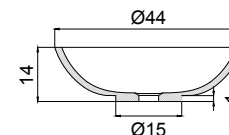

Over level basins.

Vasques a poser
Aufsatzbecken

Included
Incluse
Inklusive

Over level thermomoulded basin in traslucent glass Bronzo, Fumé and Blu finishes complete with mounting support.

Vasque à poser thermoformée en verre translucide finitions Bronzo (BR), Fumé (FU) et Blu (BL), support d'installation inclus.

Thermofusioniertes Aufsatzbecken aus halbtransparentem Glas in Bronzo (BR), Fumé (FU) und Blu (BL).

Mit Auflagebasis ausgestattet.

Design Arte L. Studio

- BR (BRONZO)
- FU (FUME)
- BL (BLU)

Art.

B97

Over level thermomoulded basin in Opalite complete with mounting ring.

Vasque à poser thermoformée en Opalite, support d'installation inclus.

Thermofusioniertes Aufsatzbecken in Opalite. Mit Auflagebasis ausgestattet.

Art.

OPALITE BIANCO (OB) OPALITE NERO (ON)

B97

Over level thermomoulded basin in transparent extra-clear glass complete with mounting support.

Vasque à poser thermoformée en verre transparent extraclair, support d'installation inclus.

Thermofusioniertes Aufsatzbecken aus transparentem, extraklarem Glas. Mit Auflagebasis ausgestattet.

Art.

EXTRACHIARO TRASPARENTE (27)
TRANSPARENT EXTRACLAIR 27
EXTRAKLAR TRANSPARENT (27)

B97

Over level thermomoulded basin in traslucent glass with outer enamel in Topazio and Quarzo Fumé complete with mounting support.

Vasque à poser thermoformée en verre coloré extérieurement en finitions Topazio (TO) et Quarzo fumé (QF), support d'installation inclus.

Thermofusioniertes Aufsatzbecken aus halbtransparentem Glas zusätzlich Außen lackiert in den Farben Topazio (TO), Quarzo Fumé (QF).

Mit Auflagebasis ausgestattet.

- TO (TOPAZIO)
- QF (QUARZO FUME)

Art.

B97

BASINS/
VASQUES/
BECKEN