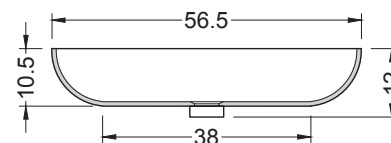

Over level thermomoulded transparent basin in extra-clear glass complete with mounting support.

Lavabo termofusionado de cristal extraclaro trasparente de apoyo con soporte en la base.

Design Anita Brotto