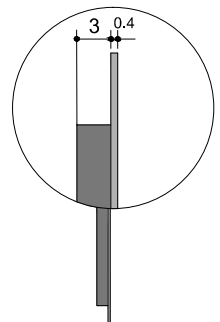

POWER LED

Art. TAP6

ING1
Pag.106

L cm	H 70 cm	H 80 cm	H 90 cm
90			
100			
110			
120			
140			

Nr. Power Led	H 70 cm	H 80 cm	H 90 cm
5+5			
5+5			
5+5			
5+5			
5+5			

LED Collection

MIRRORS *MIROIRS* SPIEGEL

Note: (Pag. 94)

F A Z

LED DIFFUSION

Art. TAD6

A S V Z

POWER LED + LED DIFFUSION

Art. TAPD6

L cm	H. 70 cm	H. 80 cm
100		
120		