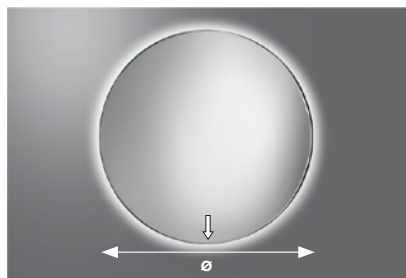

ARGENTO Collection

MIRRORS *MIROIRS* SPIEGEL

Note: (Pag. 94)

A F Z

A S V Z

Art. TAD 5