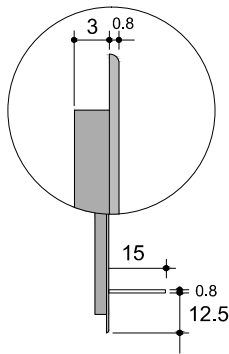

ARGENTO Collection

Note: (Pag. 94)

A

8mm extra-clear mirrors with thumbnail edge with LED lighting and sensor switch, complete with wall mount. Shelf in 8mm extra-clear glass with power LEDs. 4000°K NATURAL LIGHT supplied as standard, 2700°K WARM LIGHT and 6000°K COLD LIGHT upon request.

Miroir en verre extra-clair, épaisseur 8 mm bord bec d'aigle, avec led diffusion et interrupteur sensor, système de fixation murale inclus. Étagère en verre extra-clair 8 mm, rétroéclairée power led. Standard, LUMIÈRE NATURELLE 4000°K, sur demande LUMIÈRE CHAUDE 2700°K ou FROIDE 6000°K.

Spiegel, extraklar, 8mm stark, mit Wandbefestigung, mit oder ohne LED Beleuchtung und Sensor Schalter. Halbrunder Kantenschliff. Glasablage, extraklar, 8mm stark und von hinten durch Power LEDs beleuchtet. Serienmäßig NATÜRLICHES LICHT 4000°K, auf Wunsch KALTLICHT 2700°K oder WARMLICHT 6000°K.

Art.	L cm	H cm	
T601D	70	100	With shelf <i>Avec étagère</i> Mit Ablage
T602D	70	100	Without shelf <i>Sans étagère</i> Ohne Ablage