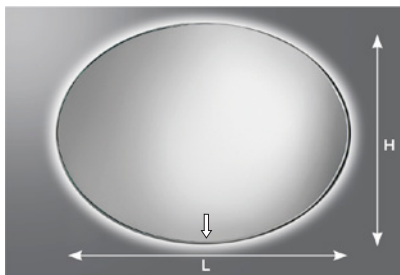

LED DIFFUSION

Art. TAD6

A S V Z

POWER LED + LED DIFFUSION