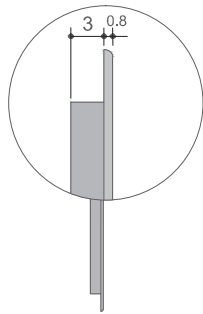

A I V X Z

POWER LED + LED DIFFUSION

Art. TAPD1

H 60 cm H 70 cm H 80 cm H 90 cm

OPTIONAL

ARGENTO Collection

MIRRORS *MIROIRS* SPIEGEL

Note: (Pag. 94)

Art. TAD2

H cm	L 40 cm	L 50 cm	L 60 cm	L 70 cm	L 80 cm
from/de/von					
to/a/bis					

L 40 cm	L 50 cm	L 60 cm	L 70 cm	L 80 cm

from/de/von to/a/bis

60	→	84
85	→	109
110	→	134
135	→	159
160	→	184
185	→	225

ARGENTO Collection

MIRRORS *MIROIRS* SPIEGEL

Note: (Pag. 94)

A I Z

A I V X Z

Art. TAP2

Art. TAPD2

H cm	L 40 cm	L 50 cm	L 60 cm	L 70 cm	L 80 cm
from/de/von	5 power led	6 power led		6 power led	
to/a/bis					

L 40 cm	L 50 cm	L 60 cm	L 70 cm	L 80 cm
5 power led	6 power led		6 power led	