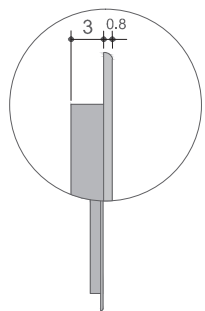

ARGENTO Collection

MIRRORS *MIROIRS* SPIEGEL

Note: (Pag. 94)

A F Z

A S V Z

Art. TAD 5