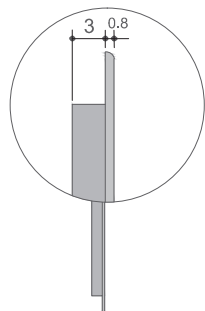

MIRRORS *MIROIRS* SPIEGEL

Note: (Pag. 94)

A I Z

A I V X Z

Art. TAP2

Art. TAPD2

H cm	L 40 cm	L 50 cm	L 60 cm	L 70 cm	L 80 cm
from/de/von	5 power led	6 power led		6 power led	
to/a/bis					

L 40 cm	L 50 cm	L 60 cm	L 70 cm	L 80 cm
5 power led	6 power led		6 power led	

Art. TA 5

Art. TAP 5

SPECCHI
MIRRORS
LIGHTING

Ø cm (Standard)

Ø cm (Standard)	Nr. Power Led
60	5+5
75	5+5
90	5+5
105	5+5
120	5+5
135	5+5

Ø cm (Custom)

from/de/von	to/a/bis	Nr. Power Led
60	→ 79	5+5
80	→ 99	5+5
100	→ 119	5+5
120	→ 140	5+5