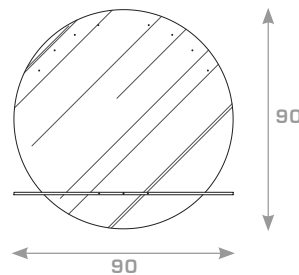

Note: (Pag. 94)

A S Z

8mm extra-clear mirrors with thumbnail edge with and w/out LED lighting and sensor switch, complete with wall mount. Shelf in 8mm extra-clear glass with power LEDs. 4000°K NATURAL light supplied as standard, 2700°K warm light and 6000°K cold light upon request.

Miroir en verre extra-clair, épaisseur 8 mm bord bec d'aigle, avec éclairage power led et interrupteur sensor, système de fixation murale inclus. Étagère en verre extra-clair 8 mm, rétroéclairée power led. Standard, LUMIÈRE NATURELLE 4000°K, sur demande LUMIÈRE CHAUDE 2700°K ou FROIDE 6000°K.

Spiegel, extraklar, 8mm stark, mit Wandbefestigung, mit oder ohne LED Beleuchtung und Sensor Schalter. Halbrunder Kantenschliff. Glasablage, extraklar, 8mm stark und von hinten durch Power LEDs beleuchtet. Serienmäßig NATÜRLICHES LICHT 4000°K, auf Wunsch KALTLICHT 2700°K oder WARMLICHT 6000°K.

Art.

T.550

SPECCHI
MIRRORS
LIGHTING