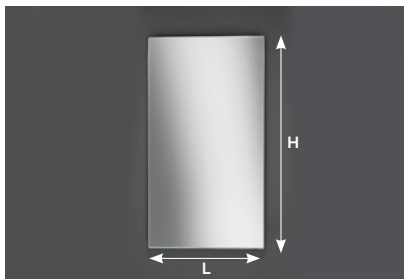

OPTIONAL

ARGENTO Collection

SPECCHI *MIRRORS* ESPEJO

Note: (Pag. 94)

D H

A D V X Z

MUS
Pag.98

Art. TA2