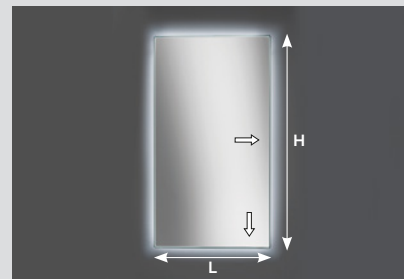

Art. TAD2

MM10
Pag.103

H cm	L 40 cm	L 50 cm	L 60 cm	L 70 cm	L 80 cm
60					
85					
110					
135					
160					
185					

L 40 cm	L 50 cm	L 60 cm	L 70 cm	L 80 cm

MM12
Pag.103

da/from	a/to
60	84
85	109
110	134
135	159
160	184
185	225

NOF
Pag.104

W
Pag.189