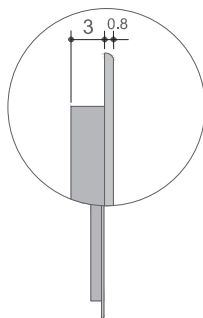

OPTIONAL

ARGENTO Collection

SPECCHI *MIRRORS* ESPEJO

Note: (Pag. 94)

D H

A D V X Z

MUS
Pag.98

Art. TA2