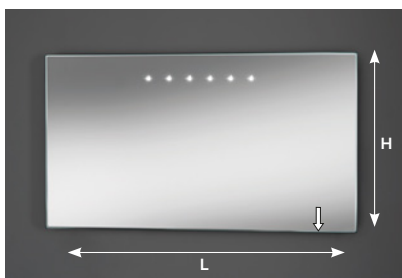

ARGENTO Collection

SPECCHI *MIRRORS* ESPEJO

Note: (Pag. 94)

A I Z

Art. TAP1

H 60 cm H 70 cm H 80 cm H 90 cm

L cm (Standard)

Nr. Power Led

L cm (Standard)	Nr. Power Led
60	6
75	6
90	6
105	6
120	6
135	6+6
150	6+6
165	6+6
180	6+6
195	6+6
210	6+6
225	6+6

L cm (Custom)

da/from	a/to	Nr. Power Led
60	→ 84	6
85	→ 109	6
110	→ 134	6
135	→ 159	6+6
160	→ 184	6+6
185	→ 225	6+6

A I V X Z

POWER LED + LED DIFFUSION