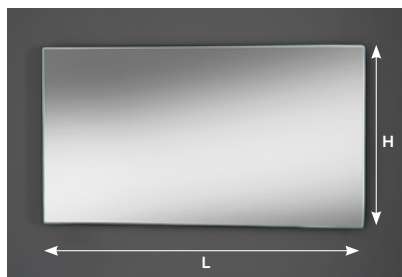

ARGENTO Collection

SPECCHI *MIRRORS* ESPEJO

OPTIONAL

Note: (Pag. 94)

H

Art. TA1

H 60 cm H 70 cm H 80 cm H 90 cm

L cm (Standard)

- 60
- 75
- 90
- 105
- 120
- 135
- 150
- 165
- 180
- 195
- 210
- 225

L cm (Custom)

da/from	a/to
60	→ 84
85	→ 109
110	→ 134
135	→ 159
160	→ 184
185	→ 225

A D V X Z

LED DIFFUSION