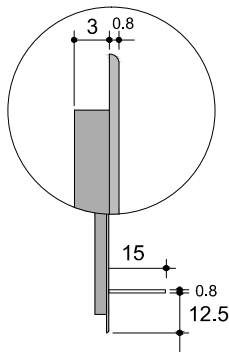

ARGENTO Collection

Note: (Pag. 94)

A

Specchio in vetro extrachiaro sp.8mm bordo becco di civetta con illuminazione a led ed interruttore sensor, completo di telaio e mensola in cristallo extrachiaro sp.8mm. Di serie LUCE NATURALE 4000°K, su richiesta LUCE CALDA 2700°K e LUCE FREDDA 6000°K.

8mm extra-clear mirrors with thumbnail edge with LED lighting and sensor switch, complete with wall mount. Shelf in 8mm extra-clear glass with power LEDs. 4000°K NATURAL LIGHT supplied as standard, 2700°K WARM LIGHT and 6000°K COLD LIGHT upon request.

Espejo de cristal extraclaro grosor 8 mm borde canto a pico con iluminación a led e interruptor sensor, con soporte de fijación y repisa de cristal extraclaro 8 mm. De serie LUZ NATURAL 4000°K, sobre pedido LUZ CÁLIDA 2700°K o LUZ FRÍA 6000°K.

Art.	L cm	H cm	
T601D	70	100	Con Mensola <i>With shelf</i> Con repisa
T602D	70	100	Senza mensola <i>Without shelf</i> Sin repisa