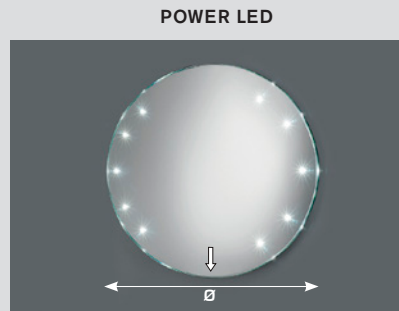

POWER LED

Art. TAP 5

Ø cm (Standard)

Ø cm (Standard)	Nr. Power Led
60	5+5
75	5+5
90	5+5
105	5+5
120	5+5
135	5+5

Ø cm (Custom)

da/from	a/to	Nr. Power Led
60	→ 79	5+5
80	→ 99	5+5
100	→ 119	5+5
120	→ 140	5+5

MUS
Pag.98

MM10
Pag.103

MM12
Pag.103

NOF
Pag.104

W
Pag.189

SPECCHI
MIRRORS
LIGHTING