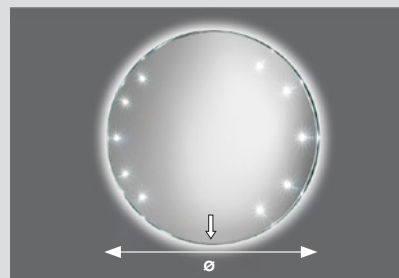

POWER LED + LED DIFFUSION

Art. TAPD 5

Ø cm

Ø cm	Nr. Power Led
60	5+5
70	5+5
80	5+5
90	5+5
100	5+5
110	5+5
120	5+5
130	5+5
140	5+5