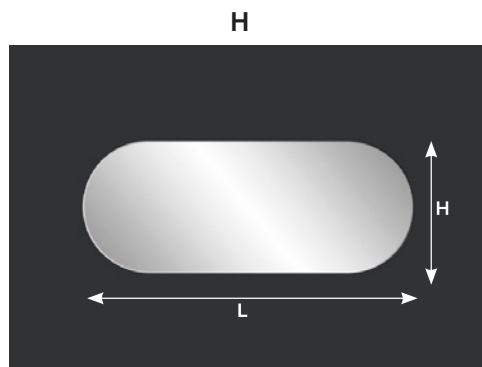

ATOLLO Collection

SPECCHI *MIRRORS* ESPEJO

Note: (pag. 94)

Art. TAT2

A Z

LED DIFFUSION