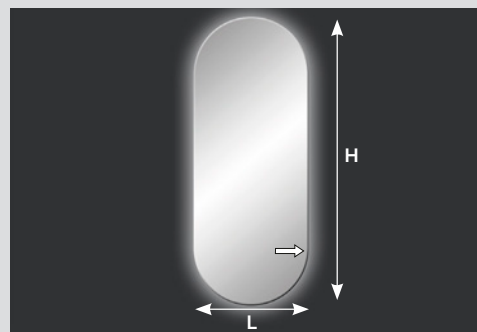

Art. TATD1

H cm	L 40 cm	L 50 cm	L 60 cm	L 40 cm	L 50 cm	L 60 cm
da/from	a/to					
60	→ 99					
100	→ 140					

MUS
Pag.98

DMR
Pag.99

MM10
Pag.103

MM12
Pag.103

NOF
Pag.104

ING1
Pag.106

W
Pag.189

SPECCHI
MIRRORS
LIGHTING