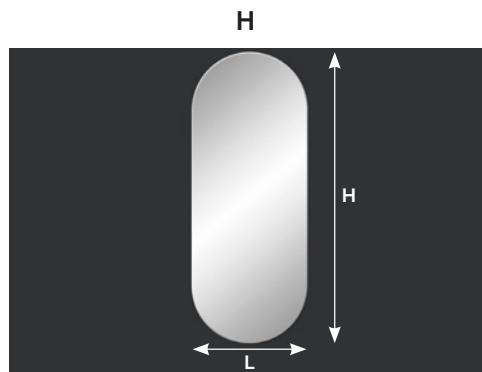

ATOLLO Collection

SPECCHI *MIRRORS* ESPEJO

OPTIONAL

Note: (pag. 94)

Art. TAT1

A Z

LED DIFFUSION