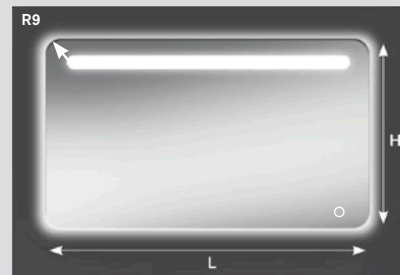

LED BAND + LED DIFFUSION

Art. TFRDO1

L cm (Standard)

H 60 cm

H 70 cm

H 80 cm

H 90 cm

H 60 cm