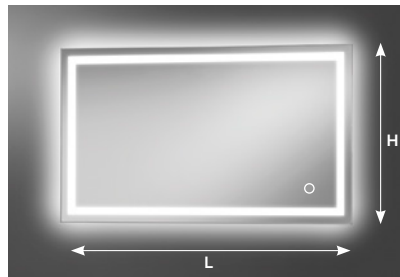

# FLASH Collection

DIMMER INCLUSO  
DIMMER INCLUDED  
DIMMER INCLUIDO

SPECCHI MIRRORS ESPEJO

Note: (Pag. 94 )

A V X

LED BAND 360° + LED DIFFUSION

Art. TFD4

L cm (Standard) H 70 cm   H 80 cm   H 90 cm   H 100 cm