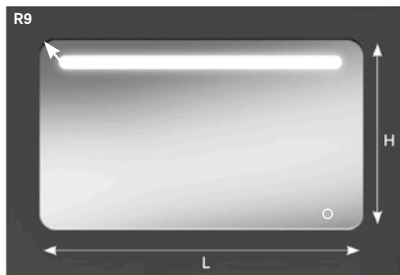

A

LED BAND

Art. TFRO1

A V X

LED BAND + LED DIFFUSION