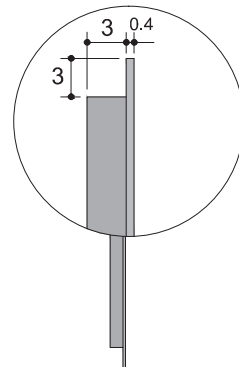

MUS
Pag.98

Specchi 4 mm bordo filo lucido con luce interna a led (LED BAND), trasformatore 220V completo di telaio con e senza led diffusion. Banda led leggermente raggiata negli angoli. Di serie luce naturale 4000°K, su richiesta luce calda 2700°K e luce fredda 6000°K, accensione tramite NUOVO INTERRUTTORE DIMMER frontale.

4 mm smooth edged mirrors with internal LED lighting (LED BAND), LED diffusion, with 220V transformer and wall mount. 4000°K NATURAL LIGHT supplied as standard, 2700°K WARM LIGHT and 6000°K COLD LIGHT upon request. NEW front DIMMER SWITCH.

Espejo 4 mm canto pulido con luz interna a led (LED BAND), transformador 220V e interruptor sensor, con soporte de fijación, con o sin led difusión. Banda led ligeramente redondeada en los ángulos. De serie luz natural 4000°K, sobre pedido luz cálida 6000°K, encendido mediante el NUEVO INTERRUPTOR DIMMER frontal.

MIX
Pag.100

Note: (Pag. 94)

Z

SLG
Pag.101