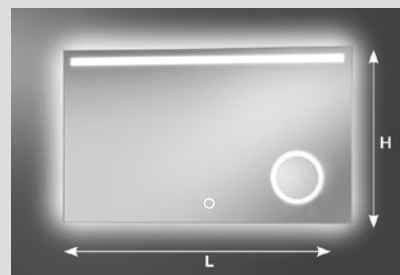

Art. TEDS1sx - TEDD1dx

H 70 cm

H 80 cm

H 90 cm

L cm (Standard)

75

90

105

120

135

150

165

180

195

210

225

L cm (Custom)

da/from a/to

75 → 99

100 → 139

140 → 179

180 → 204

205 → 225

Per specifiche specchio ingranditore vedi pag. 105. - For any detail regarding the magnifying mirror see page 105. - Para especificaciones del espejo de aumento ver pag. 105.