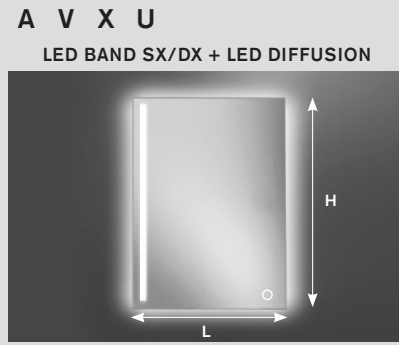

# FLASH Collection

DIMMER INCLUSO  
DIMMER INCLUDED  
DIMMER INCLUIDO

SPECCHI MIRRORS ESPEJO

Note: (Pag. 94)

Art. TFS1sx - TFD1dx

Art. TFDS1sx - TFDD1dx

H cm

L 50 cm    L 70 cm  
L 60 cm    L 80 cm