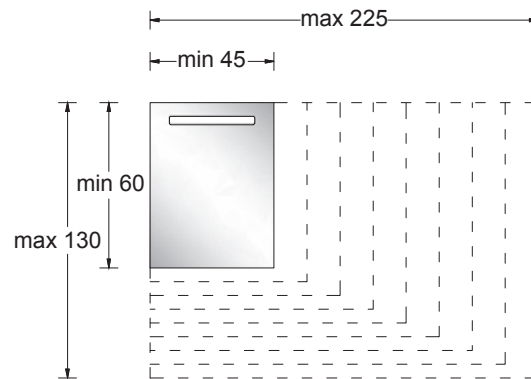

MUS
Pag.98

Specchi 4 mm bordo filo lucido con luce interna a led (LED BAND), trasformatore 220V completo di telaio con e senza led diffusion. Banda led leggermente raggiata negli angoli. Di serie luce naturale 4000°K, su richiesta luce calda 2700°K e luce fredda 6000°K, accensione tramite NUOVO INTERRUTTORE DIMMER frontale.

4 mm smooth edged mirrors with internal LED lighting (LED BAND), LED diffusion, with 220V transformer and wall mount. 4000°K NATURAL LIGHT supplied as standard, 2700°K WARM LIGHT and 6000°K COLD LIGHT upon request. NEW front DIMMER SWITCH.

Espejo 4 mm canto pulido con luz interna a led (LED BAND), transformador 220V e interruptor sensor, con soporte de fijación, con o sin led difusión. Banda led ligeramente redondeada en los ángulos. De serie luz natural 4000°K, sobre pedido luz cálida 6000°K, encendido mediante el NUEVO INTERRUPTOR DIMMER frontal.

MIX
Pag.100

Note: (Pag. 94)

Z

SLG
Pag.101