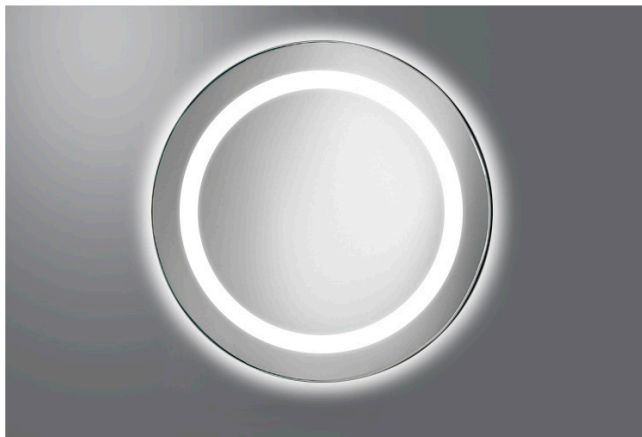

LED BAND + LED DIFFUSION