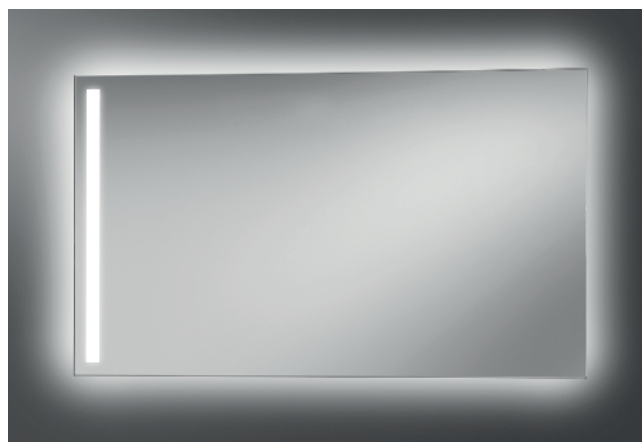

LED BAND + LED DIFFUSION