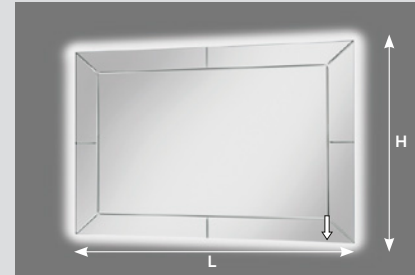

A D V X

LED DIFFUSION

Art. TLBD90