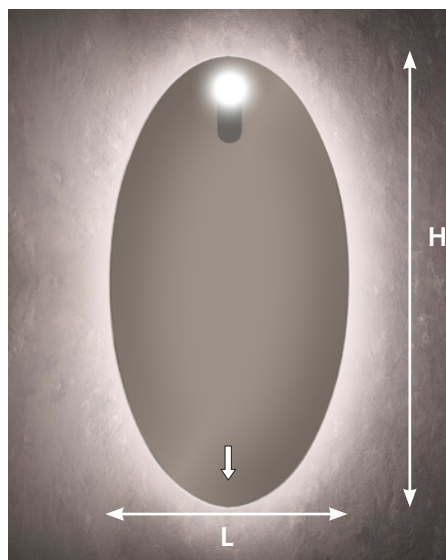

Art. TMO120

L cm

H cm

63

120