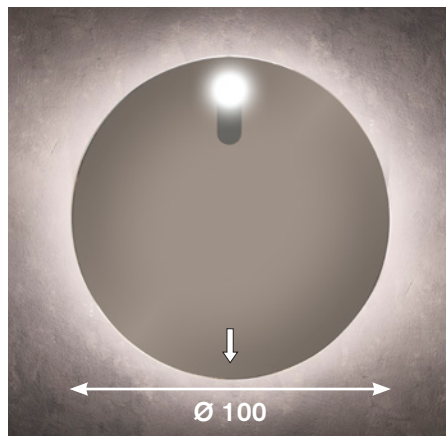

5mm smooth edged mirror with lamp attached on an enameld window in charcoal finish, LED diffusion, 220/12V tranformer, sensor switch. Complete with wall mount system and support for the lamp. 4000°K natural light only.

Espejo 5 mm canto pulido con lámpara sobre ventana retrobarnizada gris antracita, led difusión, transformador 220/12V e interruptor sensor, con soporte de fijación y soporte para insertar la luz. Solo luz natural 4000°K.

Lampada da specchio in vetro pirex diam.8cm con supporto in alluminio verniciato peltro a luce led 4000°K.

Lamp for mirrors in pyrex glass 8cm in diameter with aluminium support enameled in peltro finish. 4000°K natural light only.

Lámpara para espejo de cristal pirex diam. 8 cm con soporte de aluminio barnizado peltro y luz led 4000°K.

INCLUSO
INCLUDED
INCLUIDO