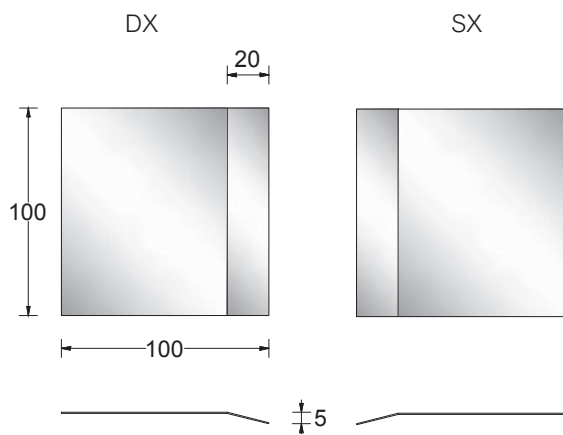

Reversibile - Reversible - Reversible