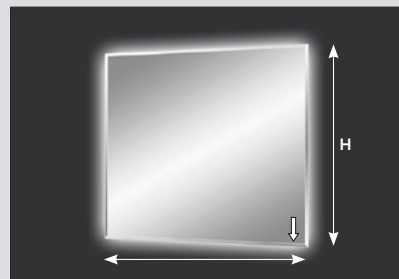

8mm mirrors with 10mm bevelled edge, with and without perimetral LED diffusion lighting, 220V transformer and sensor switch. Wall mount system included. 4000°K NATURAL LIGHT supplied as standard, 2700°K WARM LIGHT and 6000°K COLD LIGHT upon request.

Mirror manufactured with a special edge thanks to special grinding.

Espejo realizado con una particular elaboración del borde caracterizado por un pulido de una cierta angulación.

Note: (pag. 94)

D H

Art. TPR

A D V X

Art. TPRD

L cm (Standard)	H 70 cm	H 80 cm	H 90 cm	H 100 cm	H 70 cm	H 80 cm	H 90 cm	H 100 cm
60								
75								
90								
105								
120								
135								
150								
165								
180								
195								
210								
225								
L cm (Custom)								
da/from	a/to							
60	→	84						
85	→	109						
110	→	134						
135	→	159						
160	→	184						
185	→	225						